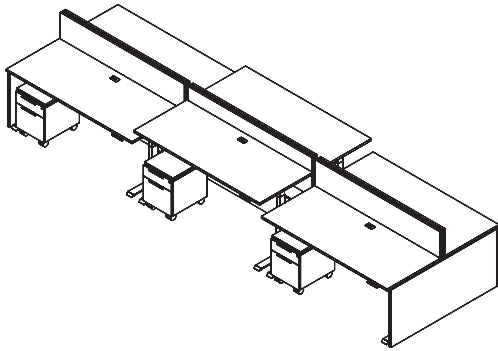

Typicals

AP21

Qty	Part Number	Part Description	List Price	Extended
6	APRT3071	Rectangular Top Worksurface, Silver Sq Grom Ctr (30"D x 71"W x 1")	$491	$2,946
6	MMLEGAHE30S3	Silver Electrical Height Adjustable Base (For 30"D Top)	$1,736	$10,416
1	APWMT7242ND	Trough No Doors with Center Panel 48"H (10"D x 72"W x 42"H)	$996	$996
2	APWMT7242ND60	Trough No Doors with Center Panel 42"H & 60"W End Panel (10"D x 72"W x 42"H)	$1,263	$2,526
6	APTKBD1972	Tackboard (70"W x 19"H) For 72"W Trough	$694	$4,164
6	APPEDAX20BF	Mobile Box/File Pedestal Face Lock, APH1 Handles (20"D x 16"W x 22"H)	$1,110	$6,660
6	APCUH2016	Mobile Pedestal Cushion (19"D x 16"W x 1"H)	$293	$1,758
1	APESC72	Electrical Starter Cable 72"W (8-Wire, 4- Circuit)	$264	$264
6	APSSPB4	Single Sided Power Box with 4 Power Outlets	$206	$1,236
4	APDCE72	64"W Daisy Chain Electrical Cable	$291	$1,164
1	APDCE60	52"W Daisy Chain Electrical Cable	$264	$264
6	APRPG1S	Silver Rectangular Power Grommet (1 PWR, 2 USB) Ctr Top APRT 3071	$523	$3,138

Total List: $35,532