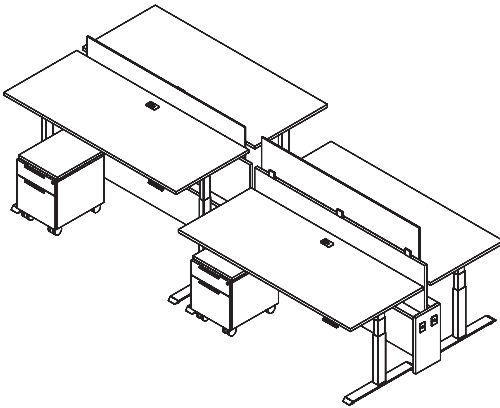

MAVERICK

OFFICE SOLUTIONS. MADE IN THE U.S.A

Apex Freestanding Trough

Typicals

AP18				
Qty	Part Number	Part Description	List Price	Extended
4	APRT2465	Rectangular Top Worksurface, Silver Sq Grom Ctr (24"D x 65"W x 1")	\$420	\$1,680
4	MMLEGAHE24S3	Silver Electrical Height Adjustable Base (For 24"D Top)	\$1,736	\$6,944
2	APWMT6636WDPS	Trough with Hinged Doors, Ctr Panel 36"H, Privacy Screen - APPSU66 (10"D x 66"W x 36"H)	\$1,938	\$3,876
1	APESC72	Electrical Starter Cable 72"W (8-Wire, 4-Circuit)	\$264	\$264
4	APSSPB4	Single Sided Power Box with 4 Power Outlets	\$206	\$824
2	APDCE66	58"W Daisy Chain Electrical Cable (For 66"W Trough)	\$282	\$564
1	APDCE60	46"W Daisy Chain Electrical Cable (For 54"W Trough)	\$264	\$264
Total List:			\$14,416	