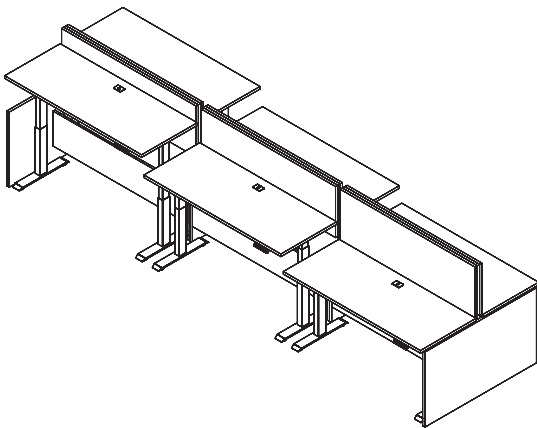

AP20				
Qty	Part Number	Part Description	List Price	Extended
6	APRT2459	Rectangular Top Worksurface, Silver Sq Grom Ctr (24"D x 59"W x 1")	$392	$2,352
6	MMLEGAHE24S3	Silver Electrical Height Adjustable Base (For 24"D Top)	$1,736	$10,416
1	APWMT6048ND	Trough No Doors, Center End Panel 48"H (10"D x 66"W x 48"H)	$946	$946
2	APWMT6048ND48	Trough No Doors, Center End Panel 48"W and End Panel (10"D x 66"W x 48"H)	$1,170	$2,340
6	APTKBD1960	Tackboard (58"W x 19"H) For 60"W Trough	$608	$3,648
1	APESC72	Electrical Starter Cable 72"W (8-Wire, 4-Circuit)	$264	$264
6	APSSPB4	Single Sided Power Box with 4 Power Outlets	$206	$1,236
4	APDCE60	52"W Daisy Chain Electrical Cable (For 60"W Trough)	$264	$1,056
1	APDCE48	40"W Daisy Chain Electrical Cable (For 48"W Trough)	$237	$237
Total List:			$22,495