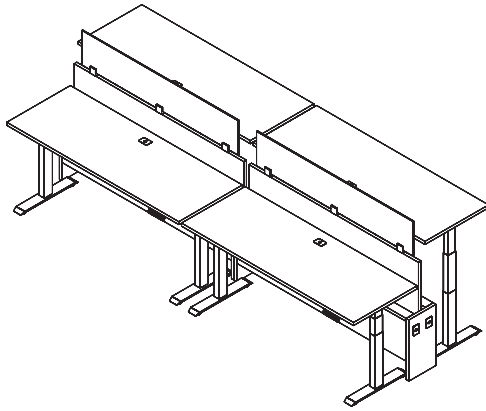

MAVERICK

OFFICE SOLUTIONS. MADE IN THE U.S.A

Apex Freestanding Trough

Typicals

AP18				
Qty	Part Number	Part Description	List Price	Extended
4	APRT2465	Rectangular Top Worksurface, Silver Sq Grom Ctr (24"D x 65"W x 1")	\$420	\$1,680
4	MMLEGAHE24S3	Silver Electrical Height Adjustable Base (For 24"D Top)	\$1,736	\$6,944
2	APWMT6636WDPS	Trough with Hinged Doors, Ctr Panel 36"H, Privacy Screen - APPSU66 (10"D x 66"W x 36"H)	\$1,938	\$3,876
1	APESC72	Electrical Starter Cable 72"W (8-Wire, 4-Circuit)	\$264	\$264
4	APSSPB4	Single Sided Power Box with 4 Power Outlets	\$206	\$824
2	APDCE66	58"W Daisy Chain Electrical Cable (For 66"W Trough)	\$282	\$564
1	APDCE60	46"W Daisy Chain Electrical Cable (For 54"W Trough)	\$264	\$264
Total List:			\$14,416	