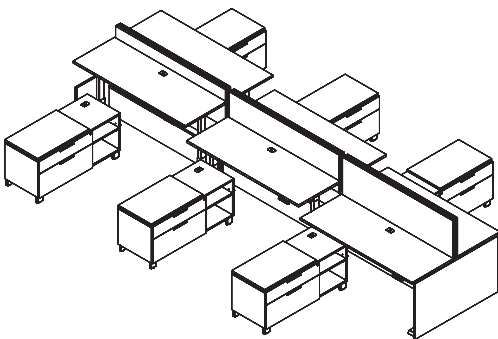

AP22

Qty	Part Number	Part Description	List Price	Extended
6	APRT2465	Rectangular Top Worksurface, Silver Sq Grom Ctr (24"D x 65"W x 1")	$420	$2,520
6	MMLEGAHE24S3	Silver Electrical Height Adjustable Base (For 24"D Top)	$1,736	$10,416
1	APWMT6648WD	Trough with Hinged Doors, Ctr Panel 48"H (10"D x 66"W x 48"H)	$1,307	$1,307
2	APWMT6648WD48	Trough with Hinged Doors, Ctr Panel 48"H & 48"W End Panel (10"D x 66"W x 48"H)	$1,531	$3,062
6	APTKBD1966	Tackboard (64"W x 19"H) for 66"W Trough	$651	$3,906
3	APSBL2048L	Single Box/ Lateral Credenza, Left (20"D x 48"W x 22"H)	$2,060	$6,180
3	APSBL2048R	Single Box/ Lateral Credenza, Right (20"D x 48"W x 22"H)	$2,060	$6,180
6	APCUH2030	Credenza Cushion (19"D x 30"W x 1 "H)	$333	$1,998
1	APESC72	Electrical Starter Cable 72"W (8-Wire, 4-Circuit)	$264	$264
6	APSSPB4	Single Sided Power Box with 4 Power Outlets	$206	$1,236
4	APDCE66	58"W Daisy Chain Electrical Cable (For 66"W Trough)	$282	$1,128
1	APDCE54	46"W Daisy Chain Electrical Cable (For 66"W Trough)	$264	$264

Total List: $38,461