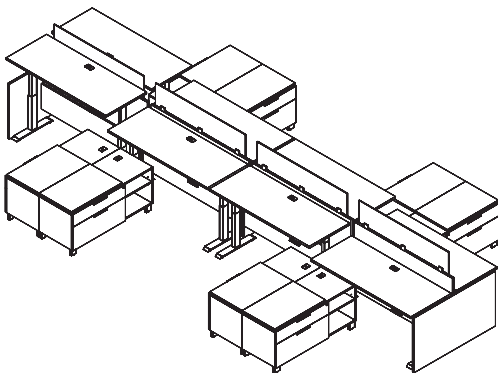

AP23

Qty	Part Number	Part Description	List Price	Extended
8	APRT2459	Rectangular Top Worksurface, Silver Sq Grom Ctr (24"D x 59"W x 1")	$392	$3,136
8	MMLEGAHE24S3	Silver Electrical Height Adjustable Base (For 24"D Top)	$1,736	$13,888
2	APWMT6036NDPS	Trough No Doors with Ctr Panel 36"H, Privacy Screen APPSU60 (10"D x 60"W x 36"H)	$1,577	$3,154
2	APWMT6036WD48PS	Trough No Doors with Ctr Panel 36"H & 48"W End Panel, Privacy Screen - APPSU60 (10"D x 60"W x 36"H)	$2,114	$4,228
4	APSBL2048L	Single Box/ Lateral Credenza, Left (20"D x 48"W x 22"H)	$2,060	$8,240
4	APSBL2048R	Single Box/ Lateral Credenza, Right (20"D x 48"W x 22"H)	$2,060	$8,240
8	APCUH2030	Credenza Cushion (19"D x 30"W x 1 "H)	$333	$2,664
1	APESC72	Cable 72"W (8-Wire, 4-Circuit)	$264	$264
8	APSSPB4	Single Sided Power Box with 4 Power Outlets	$206	$1,648
6	APDCE66	52"W Daisy Chain Electrical Cable (For 60"W Trough)	$282	$1,692
1	APDCE48	40"W Daisy Chain Electrical Cable (For 48"W Trough)	$237	$237
8	APRPG1S	Silver Rectangular Power Grommet (1 PWR, 2 USB) Ctr top APRT 2459	$523	$4,184

Total List: $51,575