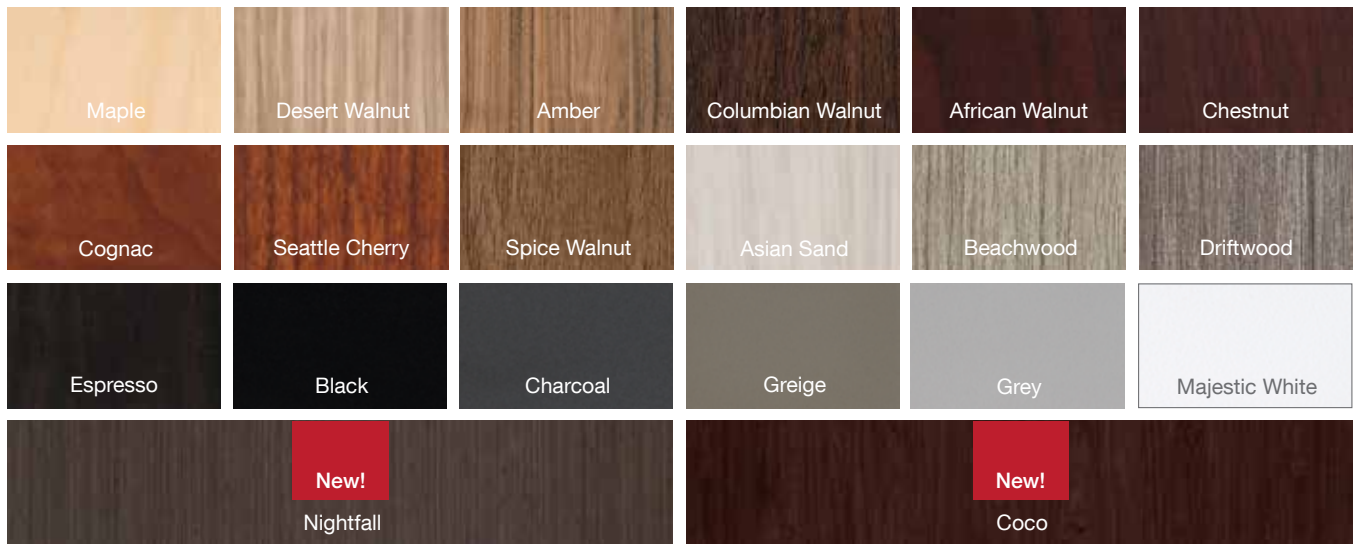

- Majestic White & Columbian Walnut w/ Silver Trim
- H14 Handles

Tackboard

- Phrase 9508
- Cayenne 3040

CY3

- Majestic White & Grey w/ Silver Trim
- H14 Handles

Tackboard

- Phrase 9508
- Poolside 3031

CY9L

CYC12
• Majestic White & Driftwood w/ Silver Trim
• Top w/ optional PC Power Unit

Reception

CY10R

- Driftwood & Majestic White w/ Silver Trim
- H3S Handles

CY5L

- Asian Sand & Grey w/ Silver Trim
- H3S Handles

Filing & Storage

CYL22436L

- Majestic White & Grey w/ Silver Trim
- H14 Handles

CYHDC2436

- Maple & Black w/ Silver Trim
- H14 Handles

CYBC _____ (Bookcases)

- Asian Sand • Greige • Driftwood • Columbian Walnut w/ Silver Trim

Canyon Color Options

All renderings and color samples shown are approximations
for color samples request, email: orderentry@maverickdesk.com

Handle Options

Edge Detail