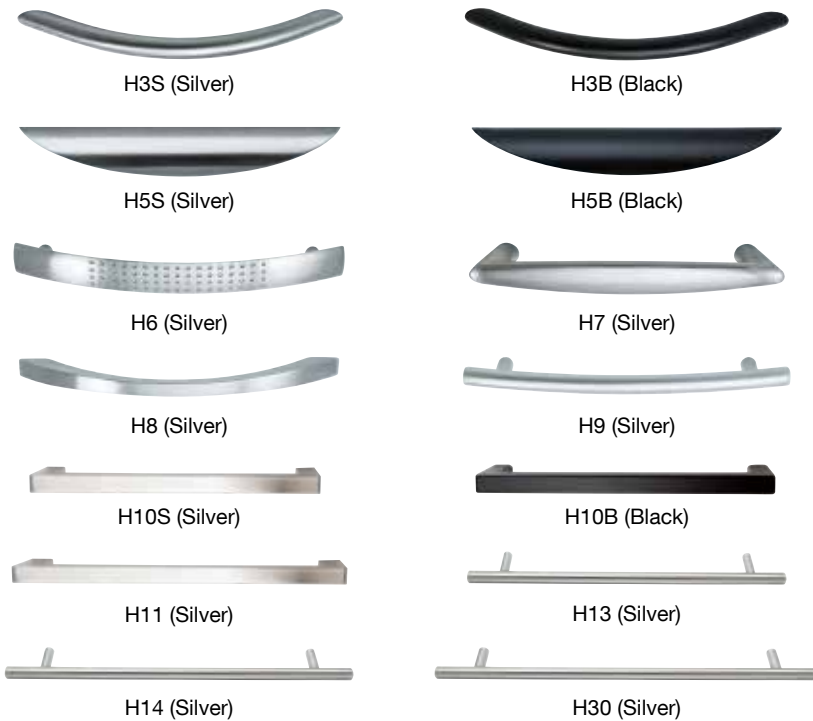

CYC12
• Majestic White & Driftwood w/ Silver Trim
• Top w/ optional PC Power Unit

Reception

CY10R

- Driftwood & Majestic White w/ Silver Trim
- H3S Handles

CY5L

- Asian Sand & Grey w/ Silver Trim
- H3S Handles

Filing & Storage

CYL22436L

- Majestic White & Grey w/ Silver Trim
- H14 Handles

CYHDC2436

- Maple & Black w/ Silver Trim
- H14 Handles

CYBC _____ (Bookcases)

- Asian Sand • Greige • Driftwood • Columbian Walnut w/ Silver Trim

Canyon Color Options

All renderings and color samples shown are approximations
for color samples request, email: orderentry@maverickdesk.com

Handle Options

Edge Detail