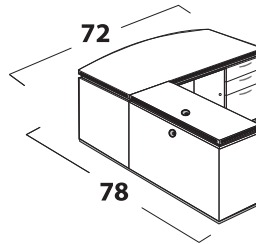

CY5L	
1 CYDF3672XB	$2,043
1 CYRL2442BX	$1,449
	$3,492