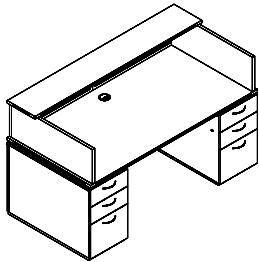

Reception Double Pedestal Desk, BBF Left & Right (Desk modesty inset 6")

Model#	Depth	Width	Height	Weight	Cube	Price
CYDER3672BB	36"	72"	29"	390	65	$2,676
CYRB72	36"	72"	14"	70	21	$1,025

Note: Desk has Box/Box/File each pedestal. Standard glass modesty panel on 72"W desk units only, Unless specified "No Glass Modesty". Specify desk modesty option from page 143, CYMOD1-CYMOD7. Standard glass back panel on risers. Desk is designed to accept reception counter. For single pedestal desk choose CYDER3672BX or XB (see above).

**NOTE: Standard grommet locations as shown.
Black or Silver will match under top trim and base.**