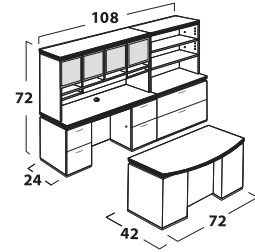

CY3	
1 CYDF4272BB	$2,449
1 CYCE2472FF	$1,969
1 CYHD1672	$2,250
1 CYL22436L	$1,192
1 CYHB1542	$728
	$8,588