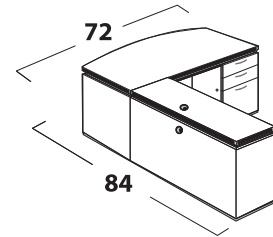

CY6L	
1 CYDF3672XB	$2,043
1 CYRL2448BX	$1,463
	$3,506