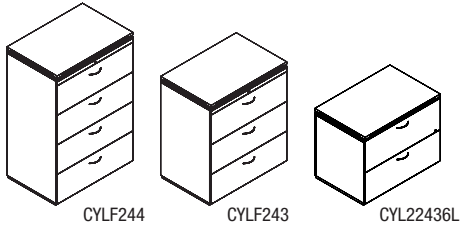

canyon series

Filing

Lateral File (Handles, lock)							
Model#	Depth	Width	Height	Drawers	Weight	Cube	Price
CYL22436L	24"	36"	29"	2	192	15	$1,192
2⊖ CYLF243	24"	36"	43"	3	257	22	$2,425
2⊖ CYLF244	24"	36"	55"	4	307	28	$2,825

For H30 handle, Add $61 each. 3 and 4-Drawer lateral file requires 2⊖ LEAD TIME.