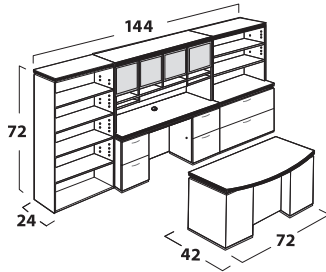

CY4	
1 CYDF4272BB	$2,449
1 CYCE2472FF	$1,969
1 CYBC1572	$1,123
1 CYHD1672	$2,250
1 CYL22436L	$1,192
1 CYHB1542	$728
	$9,711