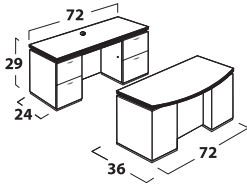

canyon series

Configurations

CY1	
1 CYDF3672BB	$2,352
1 CYCE2472FF	$1,969
	$4,321