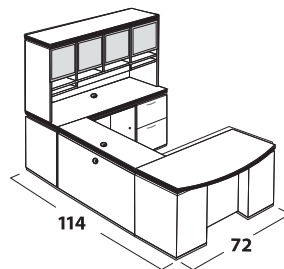

CY8R	
1 CYDF3672BX	$2,043
1 CYBR2454	$527
1 CYHD1672	$2,250
1 CYCE2472XF	$1,739
	$6,559