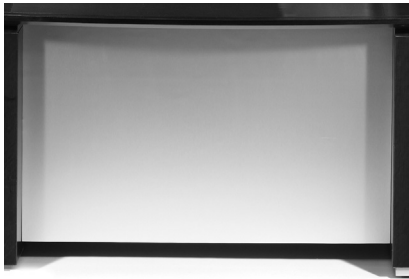

Silver Matte

CY MOD5