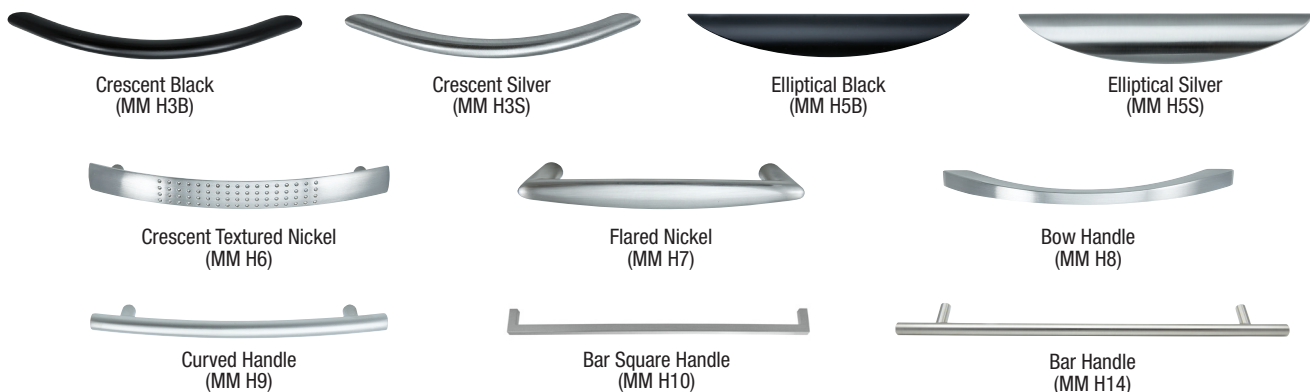

### WORKSURFACE UNITS: DESK, CREDENZAS AND RETURNS

1. Product number: **CY DF 36 72 BB**

2. Specify worksurface finish.
4. Specify Undertop Trim Color - silver or black.
5. Specify Chassis Finish. Matching color edge banding is standard.
6. Specify Plinth Base or Square Feet color - silver or black. Standard is matching undertop trim color.
7. Specify Drawer or Door Front finish (matching color edgeband is standard). For two colors...Add \$99 list.
8. Specify modesty color - standard on 72" w desk is CY MOD10 glass modesty unless otherwise specified. No-charge for options, CY MOD1 through CY MOD7 (see page 143).
9. Specify handle option. Choice of handle is standard. MM H3B is the default handle if none is specified.  
NOTE: No handles are available for hutch (15") glass doors.
10. Specify Grommet Color - Silver-color or black. Standard is matching undertop color.

### STANDARD HANDLE OPTIONS

**IMPORTANT NOTE:** Choice of handles is standard on all drawers and doors except hutches. No handles are available for hutch (15") glass doors.