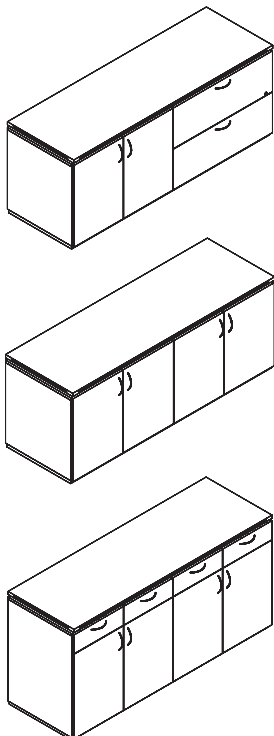

Credenza, Hinged Door Cabinet Left and Right Lateral File
(Handles, lateral file 2-drawer 1-lock)

Model#	Depth	Width	Height	Weight	Cube	Price
CYCE2072 9FP	20"	72"	29"	329	25	$2,620
CYCE2472 9FP	24"	72"	29"	373	29	$2,750

Cabinet includes 1-adjustable shelf $\frac{3}{4}$ " thick. Optional face lock add MMFL $78 ea.

Credenza 4-Full Hinged Doors (2-adjustable shelves, handles)

Model#	Depth	Width	Height	Weight	Cube	Price
CYCE2072 1FP	20"	72"	29"	307	25	$2,295
CYCE2472 1FP	24"	72"	29"	354	29	$2,430

Includes 1-adjustable shelf $\frac{3}{4}$ " thick per side.
Optional face lock and MMFL $78 ea. (Requires 2-locks)

Buffet Credenza 4-Box Drawers and 4-Full Hinged Doors
(2-adjustable shelves, handles)

Model#	Depth	Width	Height	Weight	Cube	Price
CYHDBC2072	20"	72"	36"	361	30	$2,895
CYHDBC2472	24"	72"	36"	409	36	$3,030

Includes 1-adjustable shelf $\frac{3}{4}$ " thick per side. Optional face lock add MMFL $78 ea.
(Doors requires 2-locks, 1-lock per box drawer)

See available accessories, pp. 141-142.