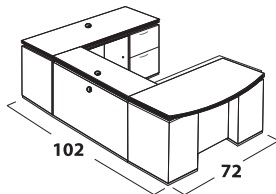

CY7R	
1 CYDF3672BX	$2,043
1 CYBR2442	$498
1 CYCE2472XF	$1,739
	$4,280