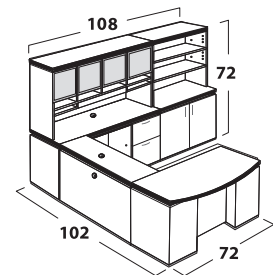

CY9R	
1 CYDF3672BX	$2,043
1 CYBR2442	$498
1 CYCE2472XF	$1,739
1 CYHD1672	$2,250
1 CYHDC2436	$1,221
1 CYHB1542	$728
	$8,479