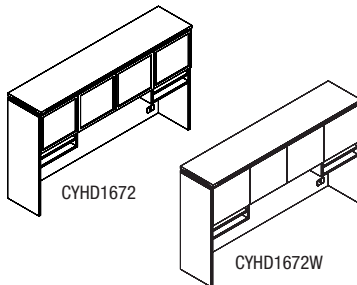

Hutches

Hutch with Four Doors, Left and Right Mail Sorter, Facia (26" clearance below fascia)							
Model#	Depth	Width	Height	Doors	Weight	Cube	Price
CYHD1672	16"	72"	42"	4 Glass	237	28	$2,250
CYHD1672W	16"	72"	42"	4 TFM	237	28	$1,875

Bottom Clearance: 19"H below mail sorter, 26"H below fascia.
Note: No handles or locks are available for glass doors.
For TFM doors face lock add MMFL $78 ea. (Requires 2-locks)
For tasklight, add CYTSKLT...$270. For tackboard, add MMTKBD66...$545.
2 square grommet color black or silver will match under top trim.