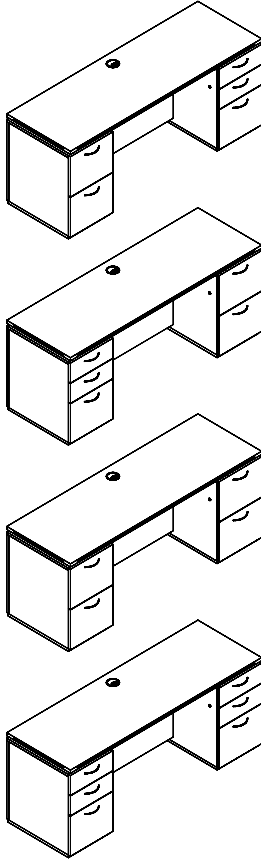

canyon series

Credenzas

Credenza Double Pedestal, File/File on Left, Box/Box/File on Right
(Full modesty, two locking pedestal, handles, grommets)

Model#	Depth	Width	Height	Weight	Cube	Price
CYCE2472FB	24"	72"	29"	251	30	$1,999

Standard grommet top and modesty panel center. Grommet color black or silver will match under top trim.

Credenza Double Pedestal, Box/Box/File on Left, File/File on Right
(Full modesty, two locking pedestal, handles, grommets)

Model#	Depth	Width	Height	Weight	Cube	Price
CYCE2472BF	24"	72"	29"	251	30	$1,999

Standard grommet top and modesty panel center. Grommet color black or silver will match under top trim.

Credenza Double Pedestal, File/File on Left and Right
(Full modesty, two locking pedestal, handles, grommets)

Model#	Depth	Width	Height	Weight	Cube	Price
CYCE2472FF	24"	72"	29"	251	30	$1,969

Standard grommet top and modesty panel center. Grommet color black or silver will match under top trim.

Credenza Double Pedestal, Box/Box/File on Left and Right
(Full modesty, two locking pedestal, handles, grommets)

Model#	Depth	Width	Height	Weight	Cube	Price
CYCE2472BB	24"	72"	29"	251	30	$1,969

Standard grommet top and modesty panel center. Grommet color black or silver will match under top trim.

Storage Credenzas