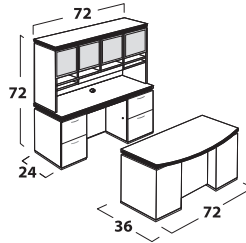

CY2	
1 CYDF3672BB	$2,352
1 CYCE2472FF	$1,969
1 CYHD1672	$2,250
	$6,571