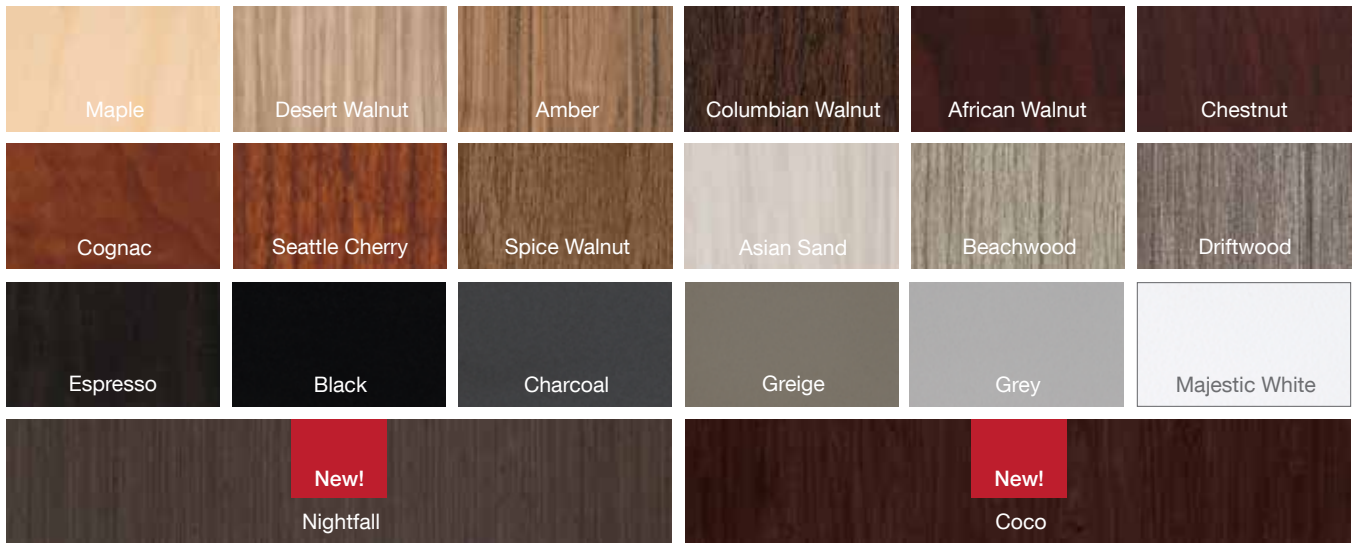

Maverick Series
• Columbian Walnut & Majestic White

Present or Strategize as a Team at the Media Table

Maverick Series
• Columbian Walnut & Majestic White

Maverick Series
• Nightfall & Majestic White

Collaborate at the community table

Maverick Series

- Desert Walnut
- Top w/ Optional PC Power Unit

HPL Modesty

- Leaf

Canyon Series

- Asian Sand
- Top w/ Optional PC Power Unit

HPL Modesty

- Lilac

Maverick Series

- Majestic White
- Top w/ Optional PC Power Unit

HPL Modesty

- Tangerine

Maverick Color Options

All renderings and color samples shown are approximations
 For color samples request, email: orderentry@maverickdesk.com

Canyon Edge Detail

Some colors and data/power unit options shown are subject to upcharges

MARCH | 2023

community / media conference collection

Canyon Series

- Majestic White & Columbian Walnut
- Top w/ Optional PC Power Unit