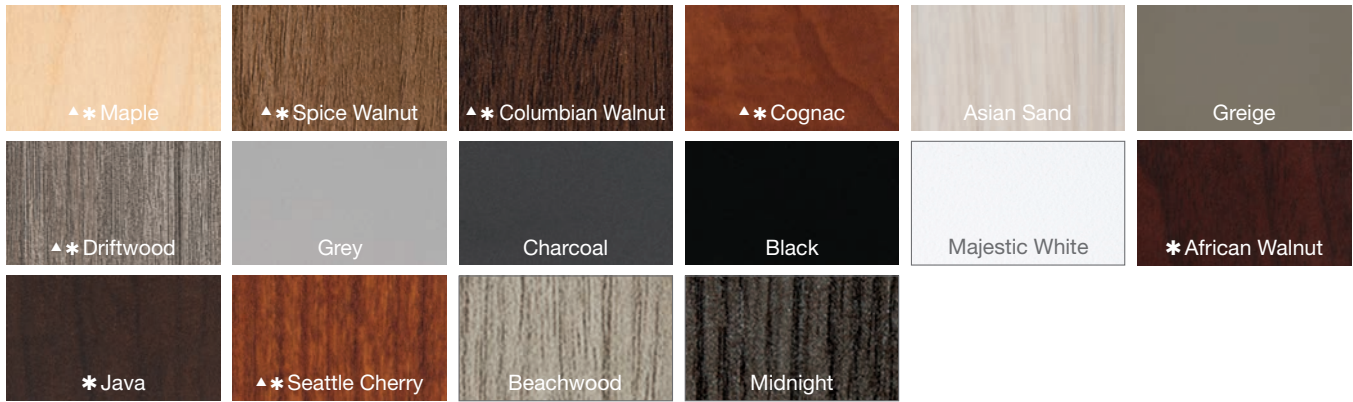

MAVERICK

OFFICE SOLUTIONS | MADE IN THE U.S.A

NAPA
SERIES

Shown in: Spice Walnut
Modesty: Shown in Majestic White
Tackboard: Tempest #2120-045

Shown in: African Walnut
Modesty & Hutch Doors: Majestic White

Storage Options

■ Shown in: Chestnut, Cognac, Maple and Spice Walnut

■ Shown in: Driftwood and Java

Napa Color Options

10% upcharge, 5% upcharge for chassis, 5% upcharge for drawer or door fronts (when specified with standard colors shown above)

Colors shown with * indicates standard availability of Matte HPL Tops

Colors shown with ▲ indicates standard availability of High Gloss HPL Tops

20 standard colors are available for Chassis. Matte HPL Tops are standard. High Gloss HPL Tops may be selected.

Edge Detail

Handle Options

All Renderings, Fabric and Finish Samples Shown are Approximations
For Samples Request, Email: orderentry@maverickdesk.com

NAPA SERIES

newreception

Napa Reception Shown in Majestic White with Silver Modesty Panel