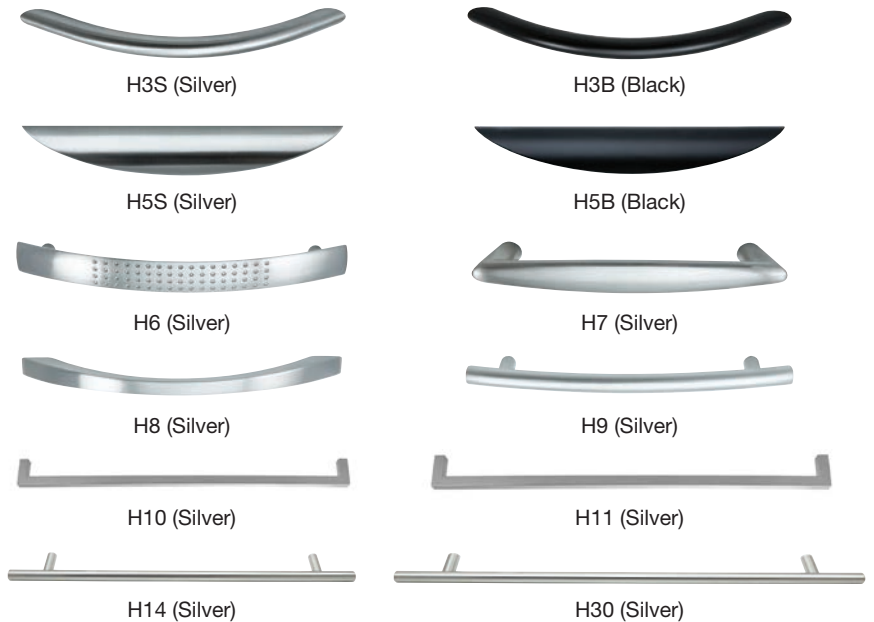

Colors shown with * indicates standard availability of Matte HPL Tops

Colors shown with ▲ indicates standard availability of High Gloss HPL Tops

20 standard colors are available for Chassis. Matte HPL Tops are standard. High Gloss HPL Tops may be selected.

Edge Detail

Handle Options

All Renderings, Fabric and Finish Samples Shown are Approximations
For Samples Request, Email: orderentry@maverickdesk.com

NAPA SERIES

newreception

Napa Reception Shown in Majestic White with Silver Modesty Panel