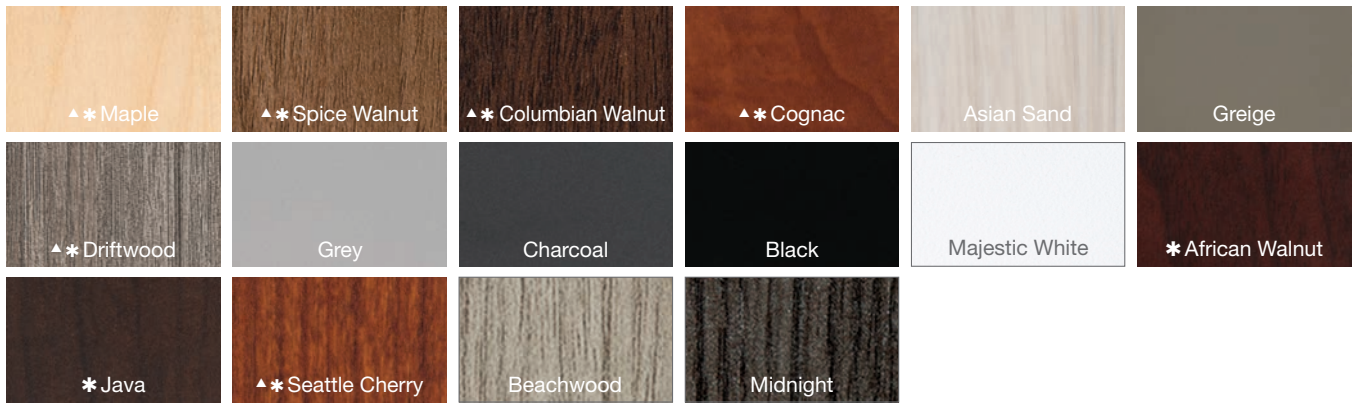

Sierra Color Options