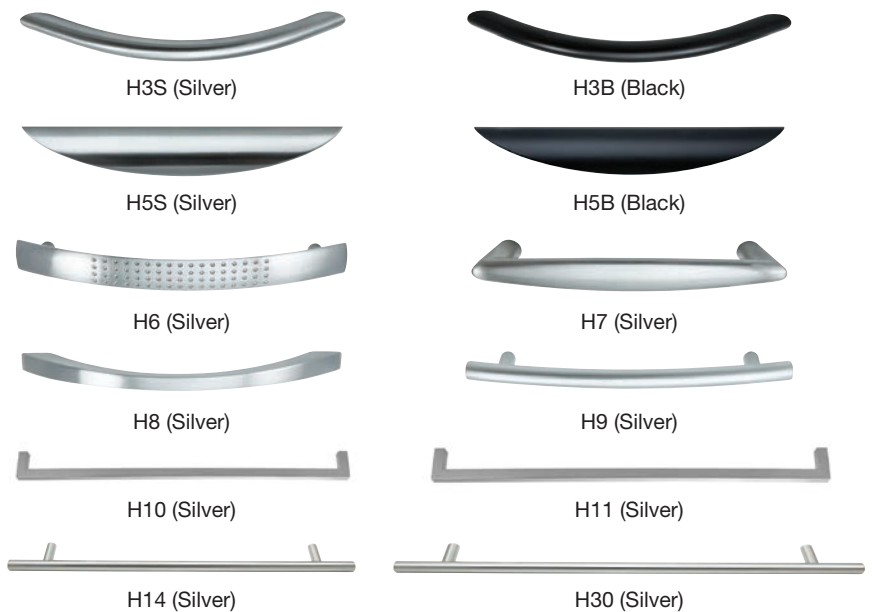

Colors shown with \* indicates standard availability of Matte HPL Tops

20 standard colors are available for Chassis. High Gloss HPL Tops are standard, Matte HPL Tops may be selected.

## Modesty Options

Standard Colors

\*SRMOD1 : Same as Chassis

\*SRMOD2 : Other standard color

## Edge Option

## Handle Options