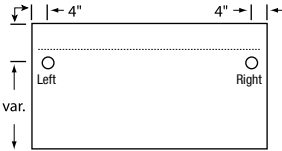

NOTE: While sitting at unit, grommet locations named from left to right. For grommet location on tops and/or modesty panel specify left, center or right. **No grommets over pedestals.**

Desks