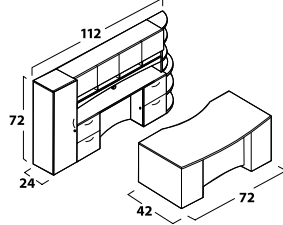

VS2	
1 VSDC4272BB	$3,180
1 VSCE2472FF	$2,523
1 VSHD1672	$2,380
1 VSBRR1542	$675
1 VSBRR2430	$875
1 VSTL2472	$1,468
$11,101