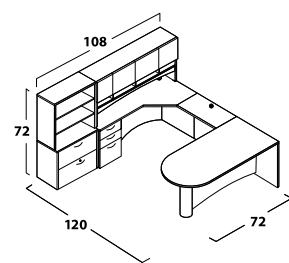

VS12L	
1 VSCL2472BX	$2,229
1 VSHD1672	$2,380
1 VSRB2448	$658
1 VSDBL3672	$1,590
1 VSL22436L	$1,335
1 VSHB1542	$848
$9,040	

Use "R" or "L" to indicate the position of the return or bridge. Configurations are a small sample of total available.