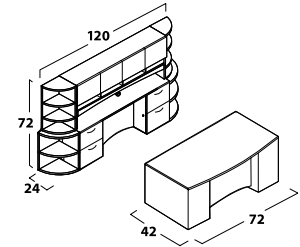

VS4	
1 VSDC4272BB	$3,285
1 VSCE2472FF	$2,523
1 VSHD1672	$2,380
1 VSBRL1542	$675
1 VSBRR1542	$675
1 VSBRL2430	$875
1 VSBRR2430	$875
$11,288