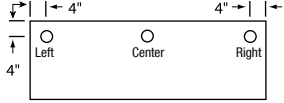

Credenza, Return, Bridges