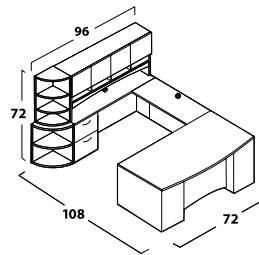

VS7L	
1 VSCE2472FX	$1,931
1 VSHD1672	$2,380
1 VSRB2448	$658
1 VSDC3672XB	$2,312
1 VSBRL1542	$675
1 VSBRL2430	$875
$8,831