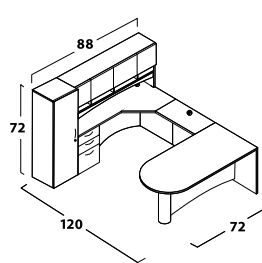

VS11L	
1 VSCL2472BX	$2,229
1 VSHD1672	$2,380
1 VSRB2448	$658
1 VSDBL3672	$1,590
1 VSTL2472	$1,468
$8,325