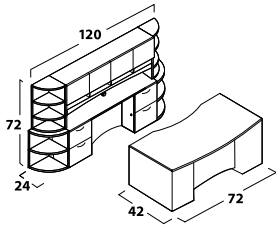

vista series

Configurations - All are available for **15 DAYS**

VS1	
1 VSDC4272BB	$3,180
1 VSCE2472FF	$2,523
1 VSHD1672	$2,380
1 VSBRL1542	$675
1 VSBRR1542	$675
1 VSBRL2430	$875
1 VSBRR2430	$875
$11,183