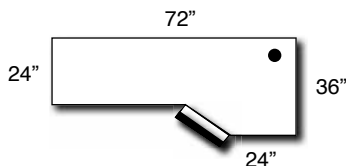

See available accessories, pp. 115-117.