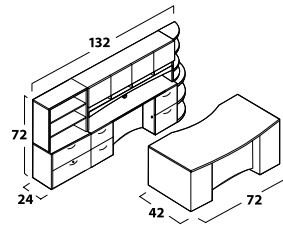

VS3	
1 VSDC4272BB	$3,180
1 VSCE2472FF	$2,523
1 VSHD1672	$2,380
1 VSBRR1542	$675
1 VSBRR2430	$875
1 VSL22436L	$1,335
1 VSHB1542	$848
$11,816