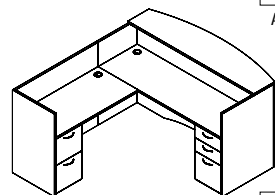

Receptions