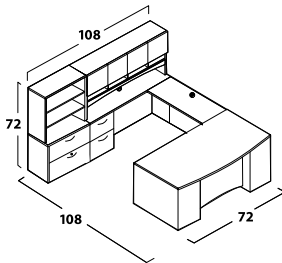

VS9L	
1 VSCE2472FX	$1,931
1 VSHD1672	$2,380
1 VSRB2448	$658
1 VSDC3672XB	$2,312
1 VSL22436L	$1,335
1 VSHB1542	$848
$9,464