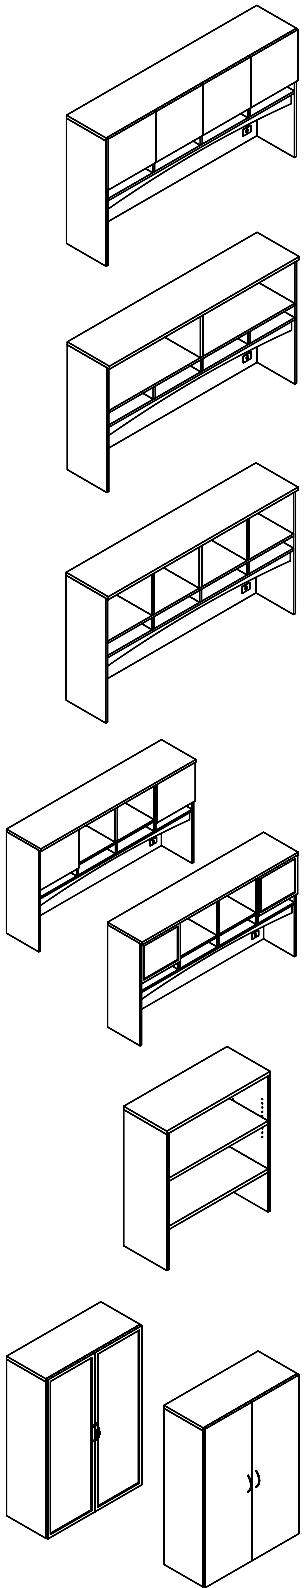

vista series

Hutches

Hutch with Doors, Arch Fascia & 4-slots (Back panel sq grommets)

Model#	Depth	Width	Height	Doors	Weight	Cube	Price
VSHD1672	16"	72"	42"	TFM	215	28	$2,380
VSHD1672G	16"	72"	42"	GLASS	215	28	$3,169

Clearance below fascia at center is 18" H. Vista Series hutch fits Vista Series worksurfaces only. Optional locks for TFM Doors-2 are required, add MMFL...$105 each. Locks n/a for Glass Doors. For Tasklight, add VSTSKLT...$462. For Tackboard see P. 113. (Frosted Glass doors with silver Vinyl-wrapped MDF frame) 35lb. weight capacity distributed evenly.

Hutch, No Doors, Arch Fascia & 4-slots (Top overhangs legs 1", back panel sq grommets)

Model#	Depth	Width	Height	Weight	Cube	Price
VSH72ND4	16"	72"	42"	215	26	$1,866

Clearance below fascia at center is 18"H. For Tasklight, add VSTSKLT...$462. For tackboards, see p. 113. 35lb. weight capacity distributed evenly.

Hutch, No Doors 4-Openings, Arch Fascia & 4-slots

(Top overhangs legs 1", back panel sq grommets)

Model#	Depth	Width	Height	Weight	Cube	Price
VSH72ND2	16"	72"	42"	215	26	$1,915

Clearance below fascia at center is 18"H. For Tasklight, add VSTSKLT...$462. For tackboards, see p. 113. 35lb. weight capacity distributed evenly.

Hutch Left & Right Door 2-Openings, Arch Fascia & 4-slots

(Top overhangs legs 1", back panel sq grommets)

Model#	Depth	Width	Height	Doors	Weight	Cube	Price
VSH72W2D	16"	72"	42"	TFM	236	27	$2,200
VSH72W2G	16"	72"	42"	GLASS	225	27	$2,542

Clearance below fascia at center is 18"H. For Tasklight, add VSTSKLT...$462. For Tackboard see P. 113. (Frosted Glass doors with silver Vinyl-wrapped MDF frame) 35lb. weight capacity distributed evenly.

Bookcase Hutch (One fixed, one adjustable shelf. 1"-thick shelves, back panel sq grommets)

Model#	Depth	Width	Height	Weight	Cube	Price
VSHB1542	15"	36"	42"	86	14	$848
VSHB1552	15"	36"	52"	102	18	$950

Clearance below fixed shelf is 12"H. Coordinates with Vista hutch depth. 35lb. weight capacity distributed evenly.

Bookcase Hutch with Full Doors

(One fixed, One-adjustable shelf 1" thick, back panel sq grommets)

Model#	Depth	Width	Height	Doors	Weight	Cube	Price
VSHB1542WD	15"	36"	42"	TFM	116	15	$1,474
VSHB1552WG	15"	36"	52"	GLASS	130	19	$2,722

Choice of handles-specify. Optional lock for TFM doors add MMFL $105. Locks N/A for Glass Doors. 12"H Bottom clearance. Coordinates with Vista hutch depth. (Frosted Glass doors with silver vinyl-wrapped MDF frame. Available only for VSHB1552WG)