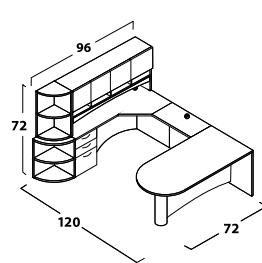

VS10L	
1 VSCL2472BX	$2,229
1 VSHD1672	$2,380
1 VSRB2448	$658
1 VSDBL3672	$1,590
1 VSBRL1542	$675
1 VSBRL2430	$875
$8,407