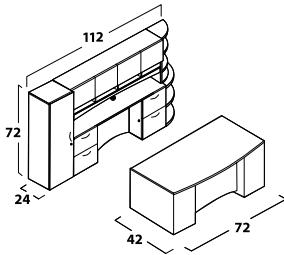

VS5	
1 VSDC4272BB	$3,285
1 VSCE2472FF	$2,523
1 VSHD1672	$2,380
1 VSBRR1542	$675
1 VSBRR2430	$875
1 VSTL2472	$1,468
$11,206