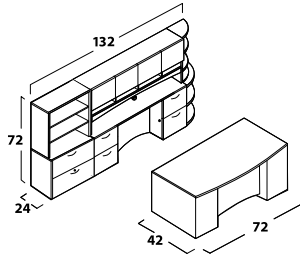

VS6	
1 VSDC4272BB	$3,285
1 VSCE2472FF	$2,523
1 VSHD1672	$2,380
1 VSBRR1542	$675
1 VSBRR2430	$875
1 VSL22436L	$1,335
1 VSHB1542	$848
$11,921