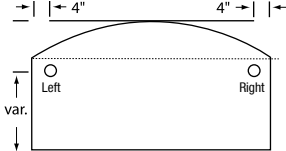

vista series

How to Order Vista Series (continued)

MODESTY COLORS (SEE PAGE 115)

- VSMOD1 - Same as Chassis
- VSMOD2 - Other Standard Color (TFL)
- VSMOD4 - Pewter Brush
- VSMOD5 - Silver Matte
- VSMOD6 - Brushed Aluminum
- VSMOD7 - Aluminum Dots

PEDESTAL/BASE OPTIONS

GROMMETS (WORKSURFACE)

Black grommets are standard where shown on line drawings. Upgrade to silver color, N/C.

NOTE: While sitting at unit, grommet locations named from left to right. For grommet location on tops and/or modesty panel specify left, center or right. **No grommets over pedestals.**

Desks