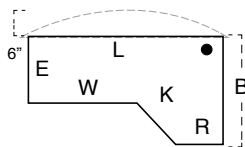

Model#	(L)	(B)	(E)	(K)	(R)	(W)	Weight	Cube	Price
VSCDFQ72 9L	72"	42"+ 30"	30"	24"	24"	27"	295	60	$2,744

Worksurface black grommet is standard.
Add modesty color option, no charge, see p. 115. Upgrade grommet cover to silver, N/C.

- "L" Length along approach edge
- "B" Back end panel (Fan top adds 6")
- "E" End panel
- "K" Keyboard space
- "R" Return size to attach
- "W" Workarea (kbrd to end)