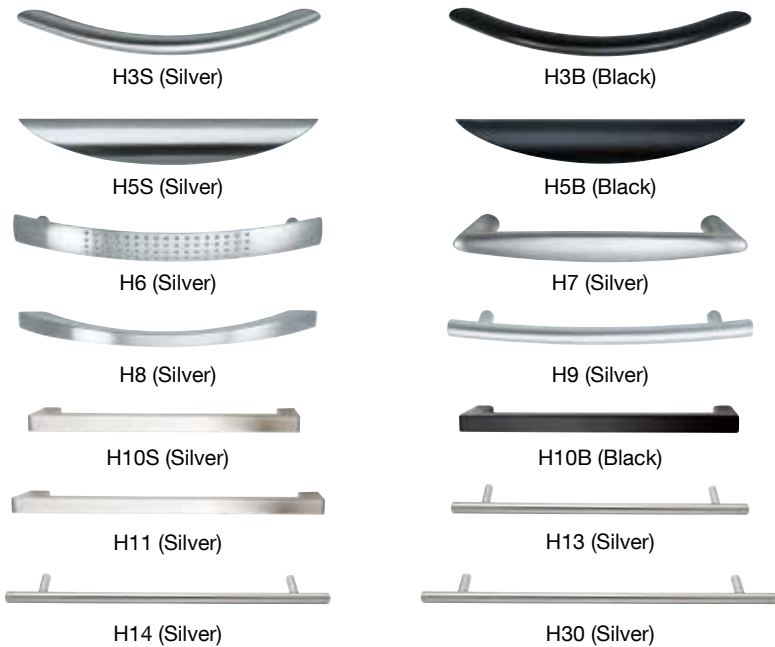

Reception

CY10R

- Driftwood & Majestic White w/ Silver Trim
- H3S Handles

CY5L

- Asian Sand & Grey w/ Silver Trim
- H3S Handles

Filing & Storage

CYL22436L

- Majestic White & Grey w/ Silver Trim
- H14 Handles

CYHDC2436

- Maple & Black w/ Silver Trim
- H14 Handles

CYBC _____ (Bookcases)

- Asian Sand • Greige • Driftwood • Columbian Walnut w/ Silver Trim

canyon color options

All Renderings, Fabrics and Color samples shown are approximations. Renderings are a resemblance to finished product. Product designs may vary.
 For colors or fabric card sample requests, email **Maverick West: orderentry@maverickdesk.com | Maverick East: mveorders@maverickdesk.com**
 Discounts are different between factories.

handle options

edge detail