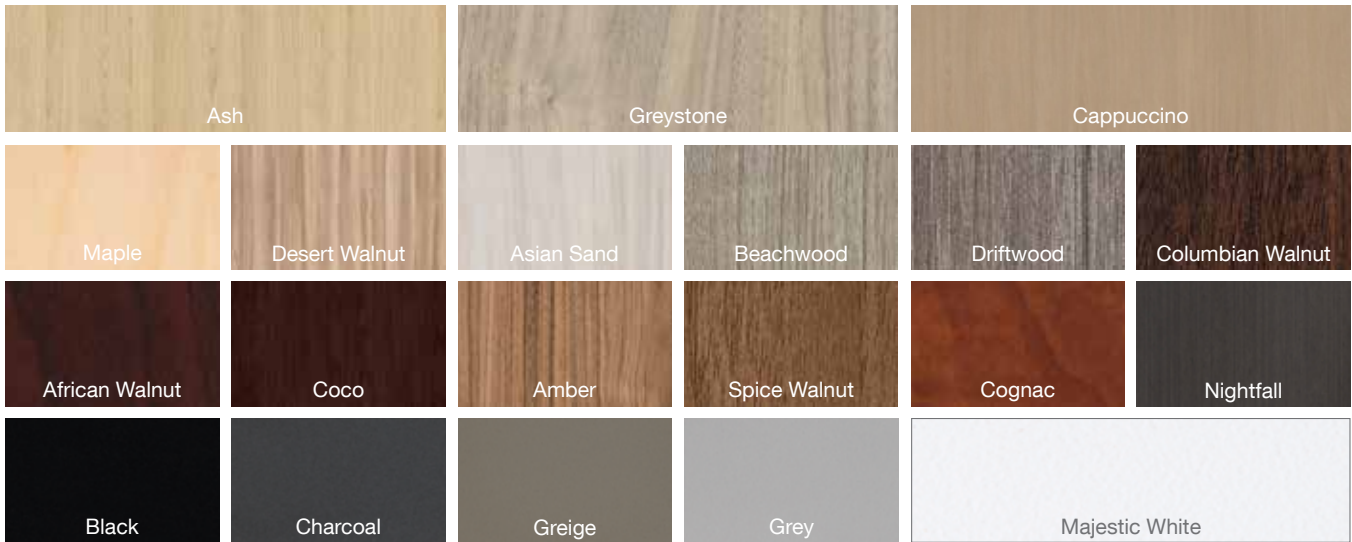

CYCC1

- Columbian Walnut w/ Silver Trim
- Top w/ optional PC Power Units

Community Tables

CYCT11
• Majestic White & Columbian Walnut w/ Silver Trim
HPL Modesty
• Ruby

CYC12
• Majestic White & Driftwood w/ Silver Trim
• Top w/ optional PC Power Unit

Reception

CY10R

- Driftwood & Majestic White w/ Silver Trim
- H3S Handles

CY5L

- Asian Sand & Grey w/ Silver Trim
- H3S Handles

Filing & Storage

CYL22436L

- Majestic White & Grey w/ Silver Trim
- H14 Handles

CYHDC2436

- Maple & Black w/ Silver Trim
- H14 Handles

CYBC _____ (Bookcases)

- Asian Sand • Greige • Driftwood • Columbian Walnut w/ Silver Trim

canyon color options

All Renderings, Fabrics and Color samples shown are approximations. Renderings are a resemblance to finished product. Product designs may vary.
 For colors or fabric card sample requests, email **Maverick West: orderentry@maverickdesk.com | Maverick East: mveorders@maverickdesk.com**
 Discounts are different between factories.

handle options

edge detail